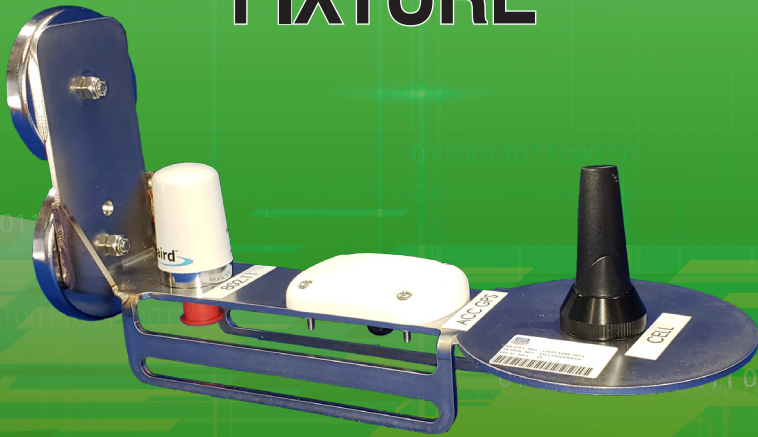

## ANTENNA TEST FIXTURE

### FEATURES

- Portable antenna and cable troubleshooting fixture.
- Troubleshoot from within the Cab. No need to access cab roof or antenna mounting system.
- Supports Digital Cell, GPS, and 802.11 WIFI.
- Magnetic mounting to exterior of Cab.
- Comes with rugged carrying - storage case.